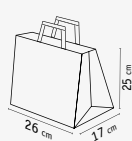

Z-1199

Bolsa papel reciclado "Fast food XL"

Material: Papel craft 90 gr/m².

Bolsa de papel reciclado "Fast food XL"

Material: Papel craft 90 gr/m².